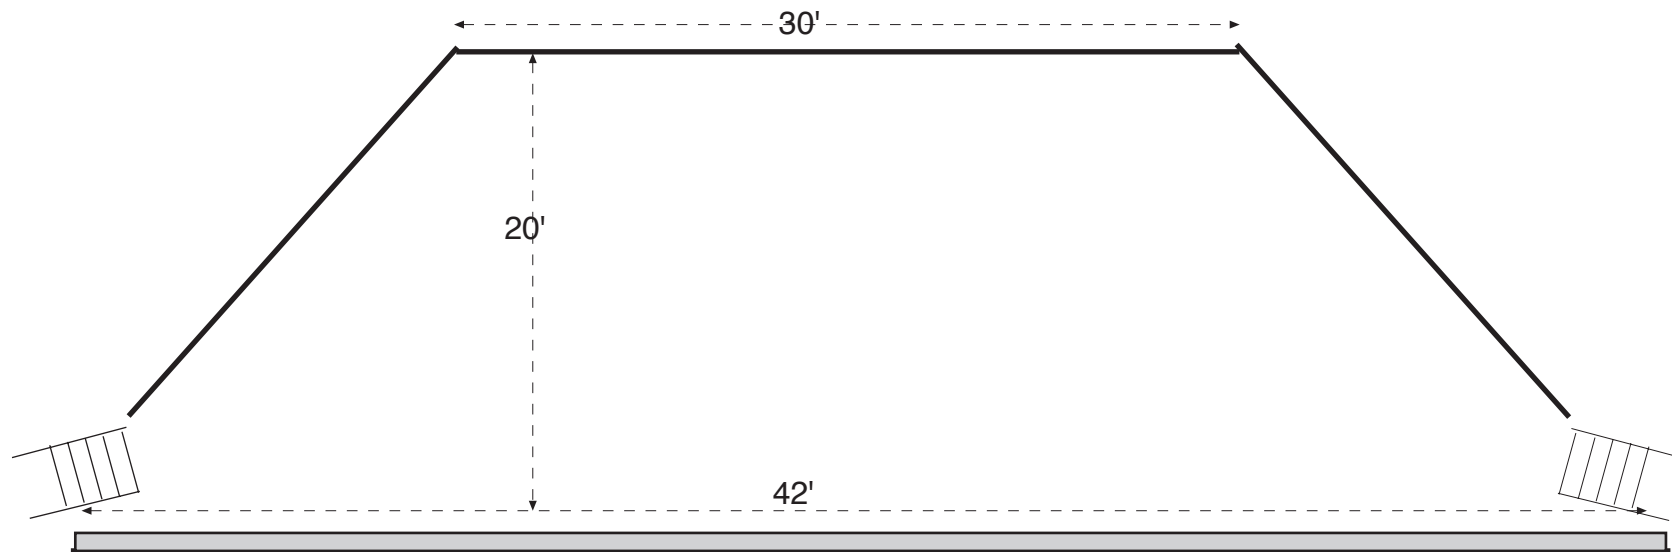

Kaul Auditorium Stage

Stage Square Footage: 725 square feet
Backstage: 981 square feet
Stage height from floor: 32' high

reed college

Conference and Events Planning Office
3203 SE Woodstock Blvd. Portland, Oregon 97202-8199
phone 503/777-7522 ■ facsimile 503/788-6688