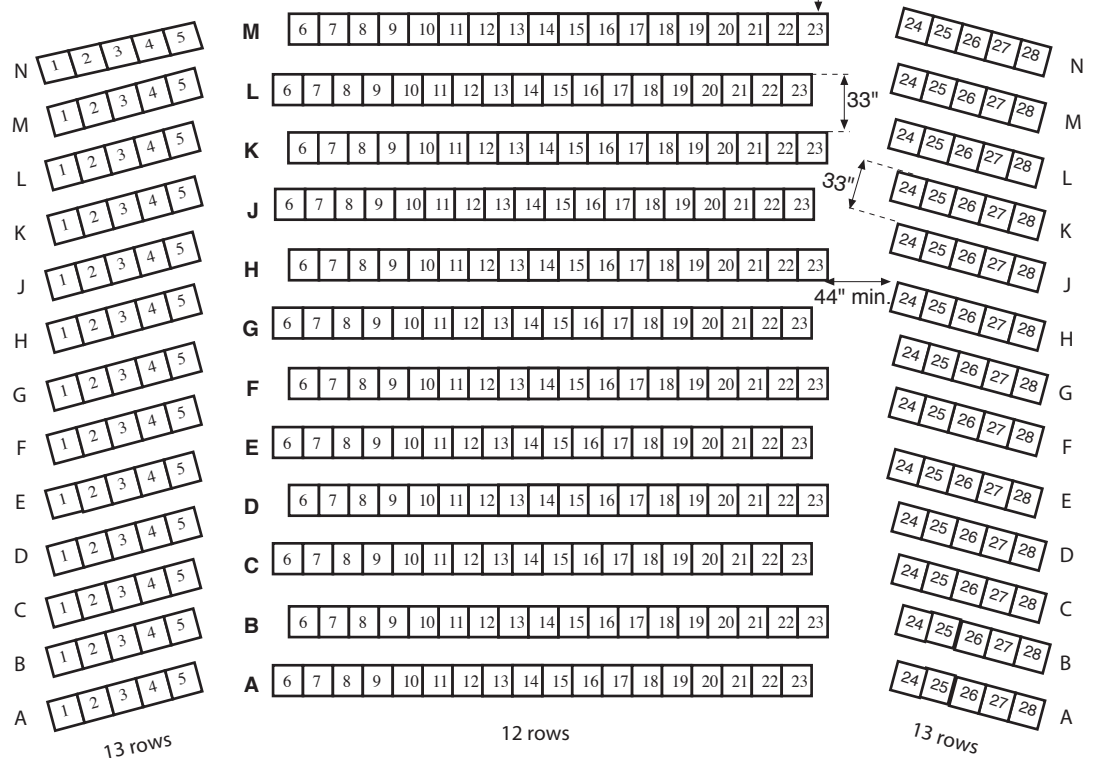

**Total audience seating: 756**  
**Total chairs needed: 373**

- Spacing:
- 76" min. between tiered seating and back row
  - 44" min. aisles
  - 33" between chairs, from back to back, center section
  - 33" between chairs, from back to back, side sections

**Kaul Auditorium #2**  
 Maximum seating (tiered seating in alcove)  
 Seats 756